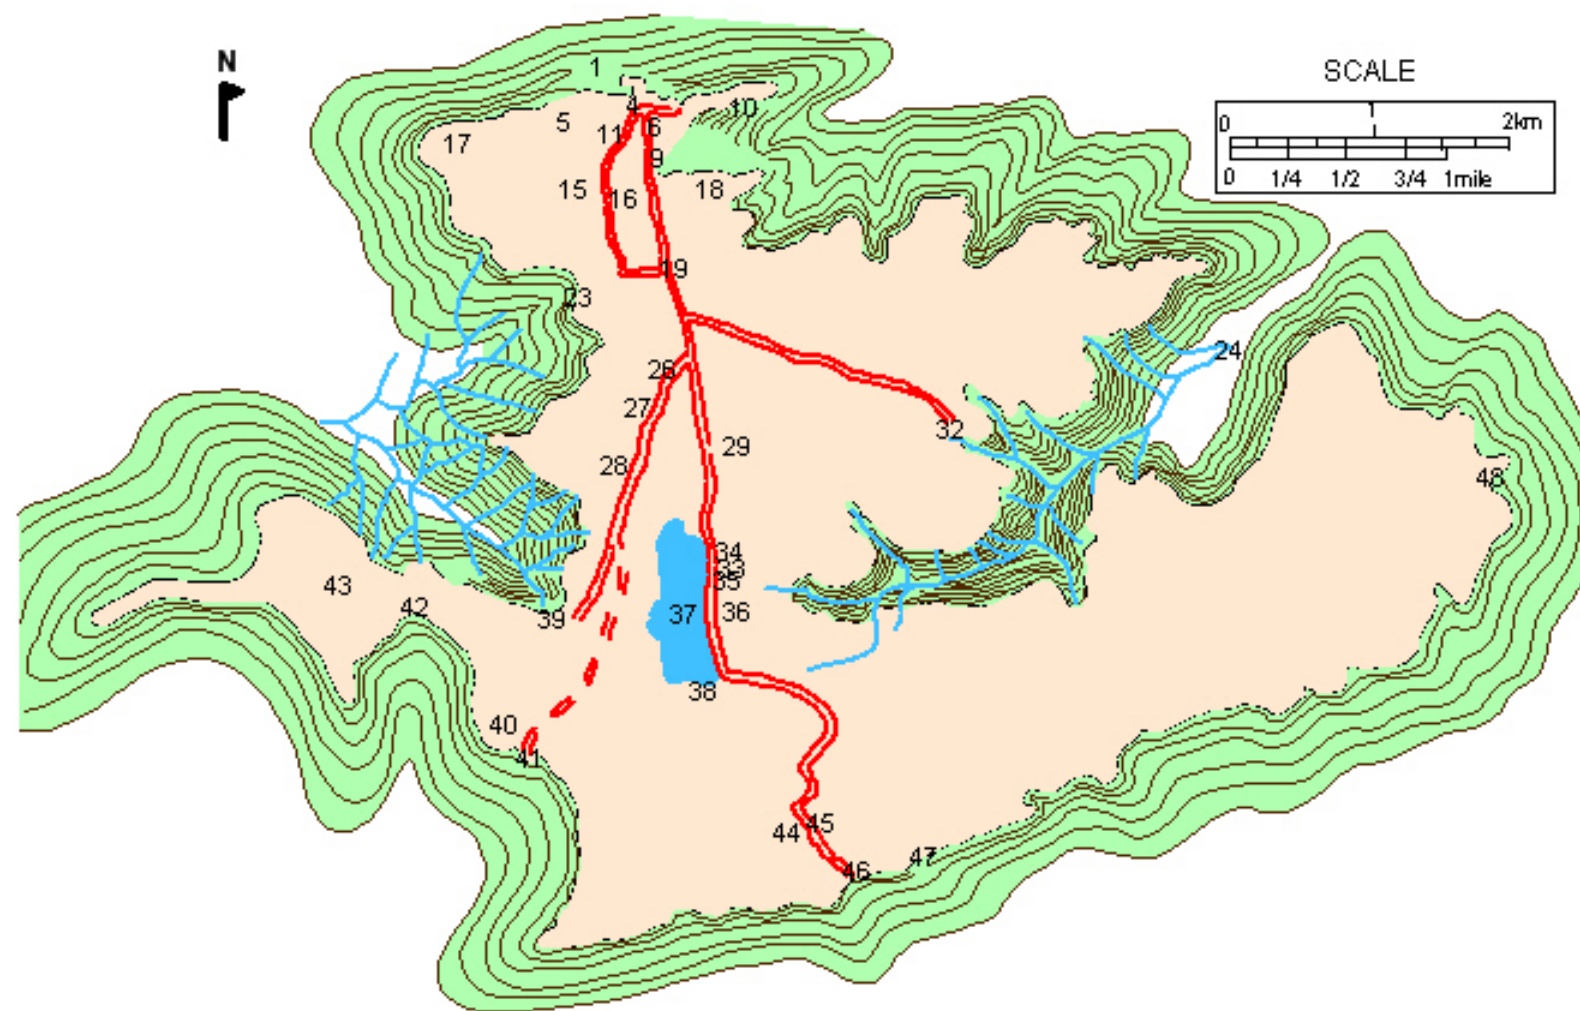

# Map of Mandu

1. Alamgir Gate
2. Road from Nalcha
3. Bhangi Gate
4. Delhi Gate
5. Lal Kot
6. Adheri Bawdi
7. Ujawala Bawdi
8. Gada Shah's Shop
9. Gada Shah's Palace
10. Kapoor Talao
11. Hathya Por Gate
12. Hindola Mahal
13. Champa Baodi
14. Jahaj Mahal
15. Munj Talao
16. Taveli Mahal
17. Suraja Tatao
18. Chisti Khan Palace
19. Tahasil
20. Ram Mandir
21. Asharfi Mahal
22. Tomb of Hoshang Shah
23. Lohani Caves and Temple Ruins
24. Sat Sau Sirhi
25. Jami Masjid
26. Chappan Mahal
27. Ek Thamba
28. Chor Kot
29. Darya Khan's Tomb Group
30. Lal Sarai
31. Hathi Paga Mahal or Elephant's leg Palace
32. Lal Banglow
33. Malik Mughith's Mosque
34. Caravan Sarai
35. Dai ki Chhoti Bahin ka Mahal
36. Dai ka Mahal
37. Sagar Talao
38. Jali Mahal
39. Nil Kanth Palace
40. Dilwara Khan's Mosque
41. Tarapur Gate
42. Sonpur Gate
43. Son Garh
44. Rewa Kund
45. Baz Bahadur's Palace
46. Rani Roopmati Pavilion
47. Bhagwaniya Gate
48. Jahangirpur Gate